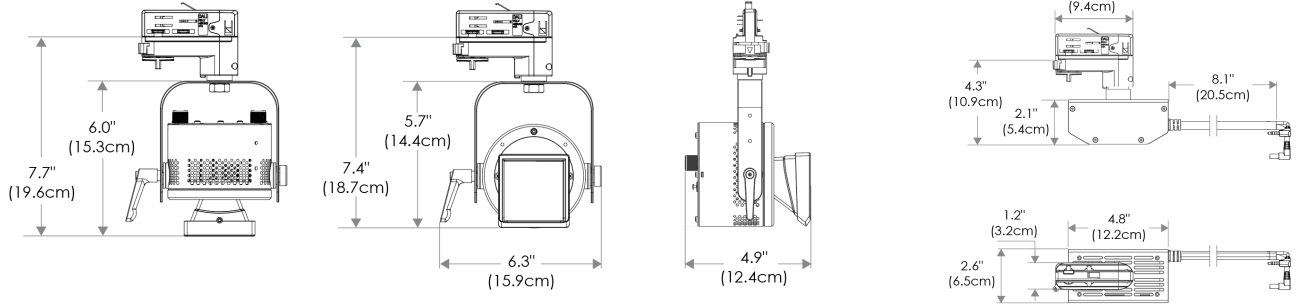

Mount

TOX w/ O-type DMX Track Adapter

*Custom Track Adaptors Available

Power Supply & Control

PSP Power Supply w/ Pass-Through DMX

Plug/Connection

US US 120V
EU EU 220V

SPECIFICATIONS

CRI / TLCI	95/90 typical
Dimming	100% - 0% flicker free
AC Power Draw	90W max
AC Input	100 - 240V AC, 50 - 60Hz
Remote Control	DMX 512
Cooling	Fan Cooled
Acoustic Noise	19 dBA (Auto Mode)
Operating Temp.	32 - 104°F (0 - 40°C)
Weight (Fixture + Power Supply)	3.0lb / 1.5kg
Approved Regulatory Standards	cETLus, FCC, CE, UKCA, RoHS, WEEE

- Cine-Grade Light Quality
- Point-Source LED
- DMX Controllable
- 90W Power Draw
- Compact (< 8" of Vertical Space)

MECHANICAL FIGURES

PSP

US

PSP

EU

PHOTOMETRIC DATA