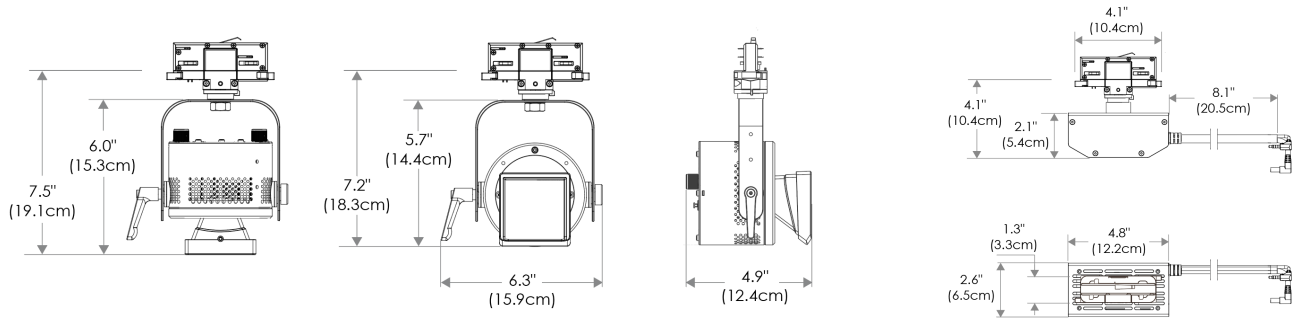

- Cine-Grade Light Quality
- Point-Source LED
- DMX Controllable
- 90W Power Draw
- Compact (< 8" of Vertical Space)

MECHANICAL FIGURES

PSP

US

PSP

EU

PHOTOMETRIC DATA