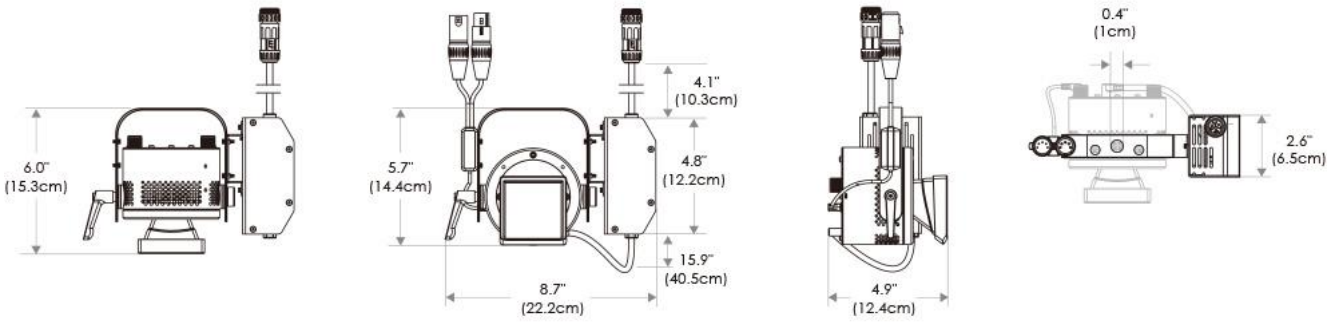

P3W Wash Light (Clamp)

90W LED/ Wall Wash

ORDERING GUIDE

CXP3W - - - **CLP** - **PSV** -

Mode

CLR	All Modes
EZ	All EZ Modes
RGB	RGB Mode Only
CCT	Tunable CCT Mode Only
3200	Fixed 3200K
5600	Fixed 5600K

Finish

WH	White
BK	Black

Mount

CLP	Clamp Mount
------------	-------------

Power Supply

PSV	Power Supply
------------	--------------

Plug/Connection

US	US 120V
EU	EU 220V

SPECIFICATIONS

CRI / TLCI	95/90 typical
Dimming	100% - 0% flicker free
AC Power Draw	90W max
AC Input	100 - 240V AC, 50 - 60Hz
Remote Control	DMX 512
Cooling	Fan Cooled
Acoustic Noise	19 dBA (Auto Mode)
Operating Temp.	32 - 104°F (0 - 40°C)
Weight (Fixture + Power Supply)	3.2lb / 1.6kg
Approved Regulatory Standards	cETLus, FCC, CE, UKCA, RoHS, WEEE

- Cine-Grade Light Quality
- Point-Source LED
- DMX Controllable
- 90W Power Draw
- Compact (< 8" of Vertical Space)

MECHANICAL FIGURES

*All -CLP configuration models come with standard DC cables of 16" and AC cables of 5'.