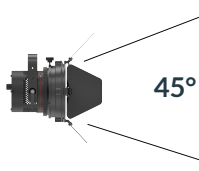

P3F Fresnel Light (Track)

90W LED/ 15°- 45°

ORDERING GUIDE

CXP3F - - - - **PSP** -

Mode

CLR All Modes
EZ All EZ Modes
RGB RGB Mode Only
CCT Tunable CCT Mode Only
3200 Fixed 3200K
5600 Fixed 5600K

Finish

WH White
BK Black

- Cine-Grade Light Quality
- Point-Source LED
- DMX Controllable
- 90W Power Draw
- Compact (< 8" of Vertical Space)

MECHANICAL FIGURES

PSP

US

Flood

Focus

PSP

EU

Flood

Focus

PHOTOMETRIC DATA

Focus

Distance		3' (~0.9 m)	10' (~3.0 m)	15' (~4.6 m)
@3200K	fc	2604	241	117
	lux	28027	2591	1257
@5600K	fc	2690	249	121
	lux	28960	2678	1299
Beam Diameter		Ø 0.8' (~0.2m)	Ø 2.6' (~0.8m)	Ø 4.1' (~1.2m)

Flood

Distance		3' (~0.9 m)	10' (~3.0 m)	15' (~4.6 m)
@3200K	fc	546	54	29
	lux	5876	578	314
@5600K	fc	564	55	30
	lux	6071	597	324
Beam Diameter		Ø 2.2' (~0.7m)	Ø 7.4' (~2.3m)	Ø 11.4' (~3.5m)

ACCESSORIES