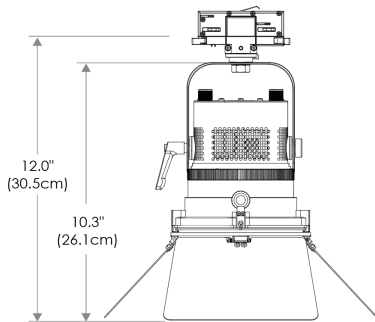

Mount

TOX w/ O-type DMX Track Adapter
 *Custom Track Adaptors Available

Power Supply & Control

PSP Power Supply w/ Pass-Through DMX

Plug/Connection

US US 120V
EU EU 220V

SPECIFICATIONS

Beam Angle	15°- 45°
CRI / TLCI	95/90 typical
Dimming	100% - 0% flicker free
AC Power Draw	90W max
AC Input	100 - 240V AC, 50 - 60Hz
Remote Control	DMX 512
Cooling	Fan Cooled
Acoustic Noise	19 dBA (Auto Mode)
Operating Temp.	32 - 104°F (0 - 40°C)
Weight (Fixture + Power Supply)	4.5lb / 2.1kg
Approved Regulatory Standards	cETLus, FCC, CE, UKCA, RoHS, WEEE

- Cine-Grade Light Quality
- Point-Source LED
- DMX Controllable
- 90W Power Draw
- Compact (< 8" of Vertical Space)

MECHANICAL FIGURES

PSP

US

Flood

Focus

PSP

EU

Flood

Focus

PHOTOMETRIC DATA

Focus

Distance		3' (~0.9 m)	10' (~3.0 m)	15' (~4.6 m)
@3200K	fc	2604	241	117
	lux	28027	2591	1257
@5600K	fc	2690	249	121
	lux	28960	2678	1299
Beam Diameter		Ø 0.8' (~0.2m)	Ø 2.6' (~0.8m)	Ø 4.1' (~1.2m)

Flood

Distance		3' (~0.9 m)	10' (~3.0 m)	15' (~4.6 m)
@3200K	fc	546	54	29
	lux	5876	578	314
@5600K	fc	564	55	30
	lux	6071	597	324
Beam Diameter		Ø 2.2' (~0.7m)	Ø 7.4' (~2.3m)	Ø 11.4' (~3.5m)

ACCESSORIES