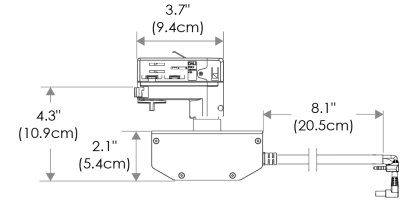

MECHANICAL FIGURES

PSP

US

Flood

Focus

PSP

EU

Flood

Focus