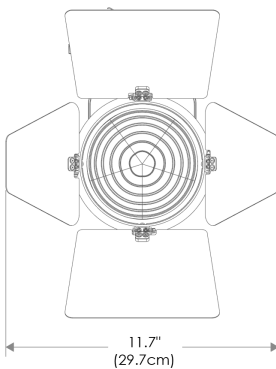

- Cine-Grade Light Quality
- Point-Source LED
- DMX Controllable
- 90W Power Draw
- Compact (< 8" of Vertical Space)

MECHANICAL FIGURES

PSP

US

Flood

Focus

PSP

EU

Flood

Focus

PHOTOMETRIC DATA

Focus

Distance		3' (~0.9 m)	10' (~3.0 m)	15' (~4.6 m)
@3200K	fc	2604	241	117
	lux	28027	2591	1257
@5600K	fc	2690	249	121
	lux	28960	2678	1299
Beam Diameter		Ø 0.8' (~0.2m)	Ø 2.6' (~0.8m)	Ø 4.1' (~1.2m)

Flood

Distance		3' (~0.9 m)	10' (~3.0 m)	15' (~4.6 m)
@3200K	fc	546	54	29
	lux	5876	578	314
@5600K	fc	564	55	30
	lux	6071	597	324
Beam Diameter		Ø 2.2' (~0.7m)	Ø 7.4' (~2.3m)	Ø 11.4' (~3.5m)

ACCESSORIES