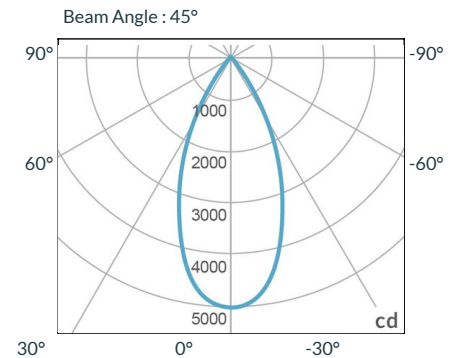

Flood

Focus

PHOTOMETRIC DATA

Focus

Distance		3' (~0.9 m)	10' (~3.0 m)	15' (~4.6 m)
@3200K	fc	2604	241	117
	lux	28027	2591	1257
@5600K	fc	2690	249	121
	lux	28960	2678	1299
Beam Diameter		Ø 0.8' (~0.2m)	Ø 2.6' (~0.8m)	Ø 4.1' (~1.2m)

Flood

Distance		3' (~0.9 m)	10' (~3.0 m)	15' (~4.6 m)
@3200K	fc	546	54	29
	lux	5876	578	314
@5600K	fc	564	55	30
	lux	6071	597	324
Beam Diameter		Ø 2.2' (~0.7m)	Ø 7.4' (~2.3m)	Ø 11.4' (~3.5m)

ACCESSORIES