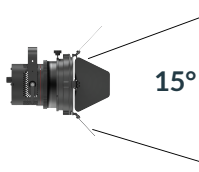

P3F Fresnel Light (Track)

90W LED/ 15°- 45°

ORDERING GUIDE

CXP3F - - - - **PSP** -

Mode

CLR All Modes
EZ All EZ Modes
RGB RGB Mode Only
CCT Tunable CCT Mode Only
3200 Fixed 3200K
5600 Fixed 5600K

Finish

WH White
BK Black

- Cine-Grade Light Quality
- Point-Source LED
- DMX Controllable
- 90W Power Draw
- Compact (< 8" of Vertical Space)

MECHANICAL FIGURES

PSP

US

Flood

Focus

PSP

EU

Flood

Focus

PHOTOMETRIC DATA

Focus

Distance		3' (~0.9 m)	10' (~3.0 m)	15' (~4.6 m)
@3200K	fc	2604	241	117
	lux	28027	2591	1257
@5600K	fc	2690	249	121
	lux	28960	2678	1299
Beam Diameter		Ø 0.8' (~0.2m)	Ø 2.6' (~0.8m)	Ø 4.1' (~1.2m)

Flood

Distance		3' (~0.9 m)	10' (~3.0 m)	15' (~4.6 m)
@3200K	fc	546	54	29
	lux	5876	578	314
@5600K	fc	564	55	30
	lux	6071	597	324
Beam Diameter		Ø 2.2' (~0.7m)	Ø 7.4' (~2.3m)	Ø 11.4' (~3.5m)

ACCESSORIES