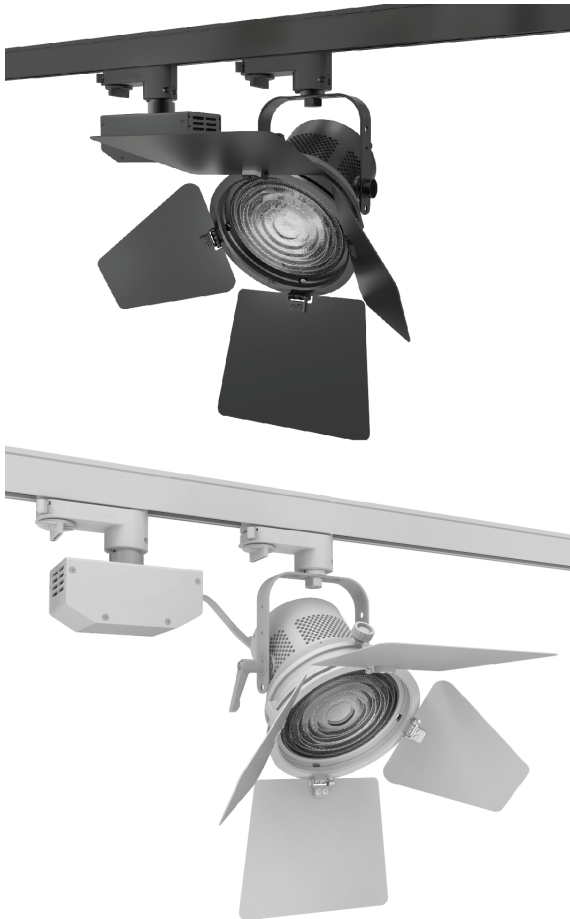

P3F Fresnel Light (Track)

90W LED/ 15°- 45°

ORDERING GUIDE

CXP3F - - - - **PSP** -

Mode

CLR All Modes
EZ All EZ Modes
RGB RGB Mode Only
CCT Tunable CCT Mode Only
3200 Fixed 3200K
5600 Fixed 5600K

Finish

WH White
BK Black

Mount

TOX w/ O-type DMX Track Adapter
 *Custom Track Adaptors Available

Power Supply & Control

PSP Power Supply w/ Pass-Through DMX

Plug/Connection

US US 120V
EU EU 220V

SPECIFICATIONS

Beam Angle	15°- 45°
CRI / TLCI	95/90 typical
Dimming	100% - 0% flicker free
AC Power Draw	90W max
AC Input	100 - 240V AC, 50 - 60Hz
Remote Control	DMX 512
Cooling	Fan Cooled
Acoustic Noise	19 dBA (Auto Mode)
Operating Temp.	32 - 104°F (0 - 40°C)
Weight (Fixture + Power Supply)	4.5lb / 2.1kg
Approved Regulatory Standards	cETLus, FCC, CE, UKCA, RoHS, WEEE

- Cine-Grade Light Quality
- Point-Source LED
- DMX Controllable
- 90W Power Draw
- Compact (< 8" of Vertical Space)

MECHANICAL FIGURES

PSP

US

Flood

Focus

PSP

EU

Flood

Distance		3' (~0.9 m)	10' (~3.0 m)	15' (~4.6 m)
@3200K	fc	546	54	29
	lux	5876	578	314
@5600K	fc	564	55	30
	lux	6071	597	324
Beam Diameter		Ø 2.2' (~0.7m)	Ø 7.4' (~2.3m)	Ø 11.4' (~3.5m)

ACCESSORIES