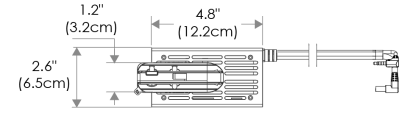

MECHANICAL FIGURES

PSP

US

Flood

Focus

PSP

EU

Flood

Focus