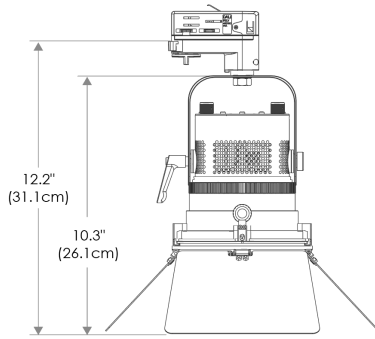

Mount

TOX w/ O-type DMX Track Adapter
 *Custom Track Adaptors Available

Power Supply & Control

PSP Power Supply w/ Pass-Through DMX

Plug/Connection

US US 120V
EU EU 220V

SPECIFICATIONS

Beam Angle	15°- 45°
CRI / TLCI	95/90 typical
Dimming	100% - 0% flicker free
AC Power Draw	90W max
AC Input	100 - 240V AC, 50 - 60Hz
Remote Control	DMX 512
Cooling	Fan Cooled
Acoustic Noise	19 dBA (Auto Mode)
Operating Temp.	32 - 104°F (0 - 40°C)
Weight (Fixture + Power Supply)	4.5lb / 2.1kg
Approved Regulatory Standards	cETLus, FCC, CE, UKCA, RoHS, WEEE

- Cine-Grade Light Quality
- Point-Source LED
- DMX Controllable
- 90W Power Draw
- Compact (< 8" of Vertical Space)

MECHANICAL FIGURES

PSP

US

Flood

Focus

PSP

EU

Flood

Focus

PHOTOMETRIC DATA

Focus

Distance		3' (~0.9 m)	10' (~3.0 m)	15' (~4.6 m)
@3200K	fc	2604	241	117
	lux	28027	2591	1257
@5600K	fc	2690	249	121
	lux	28960	2678	1299
Beam Diameter		Ø 0.8' (~0.2m)	Ø 2.6' (~0.8m)	Ø 4.1' (~1.2m)

Flood

Distance		3' (~0.9 m)	10' (~3.0 m)	15' (~4.6 m)
@3200K	fc	546	54	29
	lux	5876	578	314
@5600K	fc	564	55	30
	lux	6071	597	324
Beam Diameter		Ø 2.2' (~0.7m)	Ø 7.4' (~2.3m)	Ø 11.4' (~3.5m)

ACCESSORIES