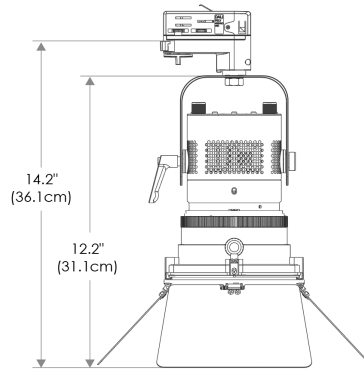

Mount

TOX w/ O-type DMX Track Adapter
 *Custom Track Adaptors Available

Power Supply & Control

PSP Power Supply w/ Pass-Through DMX

Plug/Connection

US US 120V
EU EU 220V

SPECIFICATIONS

Beam Angle	15°- 45°
CRI / TLCI	95/90 typical
Dimming	100% - 0% flicker free
AC Power Draw	90W max
AC Input	100 - 240V AC, 50 - 60Hz
Remote Control	DMX 512
Cooling	Fan Cooled
Acoustic Noise	19 dBA (Auto Mode)
Operating Temp.	32 - 104°F (0 - 40°C)
Weight (Fixture + Power Supply)	4.5lb / 2.1kg
Approved Regulatory Standards	cETLus, FCC, CE, UKCA, RoHS, WEEE

- Cine-Grade Light Quality
- Point-Source LED
- DMX Controllable
- 90W Power Draw
- Compact (< 8" of Vertical Space)

MECHANICAL FIGURES

PSP

US

Flood

Focus

PSP

EU

Flood

Focus

PHOTOMETRIC DATA

Focus

Distance		3' (~0.9 m)	10' (~3.0 m)	15' (~4.6 m)
@3200K	fc	2604	241	117
	lux	28027	2591	1257
@5600K	fc	2690	249	121
	lux	28960	2678	1299
Beam Diameter		Ø 0.8' (~0.2m)	Ø 2.6' (~0.8m)	Ø 4.1' (~1.2m)

Flood

Distance		3' (~0.9 m)	10' (~3.0 m)	15' (~4.6 m)
@3200K	fc	546	54	29
	lux	5876	578	314
@5600K	fc	564	55	30
	lux	6071	597	324
Beam Diameter		Ø 2.2' (~0.7m)	Ø 7.4' (~2.3m)	Ø 11.4' (~3.5m)

ACCESSORIES