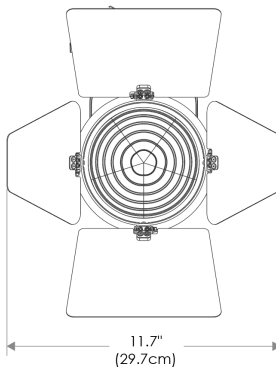

Mount

TOX w/ O-type DMX Track Adapter
 *Custom Track Adaptors Available

Power Supply & Control

PSP Power Supply w/ Pass-Through DMX

Plug/Connection

US US 120V
EU EU 220V

SPECIFICATIONS

Beam Angle	15°- 45°
CRI / TLCI	95/90 typical
Dimming	100% - 0% flicker free
AC Power Draw	90W max
AC Input	100 - 240V AC, 50 - 60Hz
Remote Control	DMX 512
Cooling	Fan Cooled
Acoustic Noise	19 dBA (Auto Mode)
Operating Temp.	32 - 104°F (0 - 40°C)
Weight (Fixture + Power Supply)	4.5lb / 2.1kg
Approved Regulatory Standards	cETLus, FCC, CE, UKCA, RoHS, WEEE

- Cine-Grade Light Quality
- Point-Source LED
- DMX Controllable
- 90W Power Draw
- Compact (< 8" of Vertical Space)

MECHANICAL FIGURES

PSP

US

Flood

Focus

PSP

EU

Flood

Focus

PHOTOMETRIC DATA

Focus

Distance		3' (~0.9 m)	10' (~3.0 m)	15' (~4.6 m)
@3200K	fc	2604	241	117
	lux	28027	2591	1257
@5600K	fc	2690	249	121
	lux	28960	2678	1299
Beam Diameter		Ø 0.8' (~0.2m)	Ø 2.6' (~0.8m)	Ø 4.1' (~1.2m)

Flood

Distance		3' (~0.9 m)	10' (~3.0 m)	15' (~4.6 m)
@3200K	fc	546	54	29
	lux	5876	578	314
@5600K	fc	564	55	30
	lux	6071	597	324
Beam Diameter		Ø 2.2' (~0.7m)	Ø 7.4' (~2.3m)	Ø 11.4' (~3.5m)

ACCESSORIES