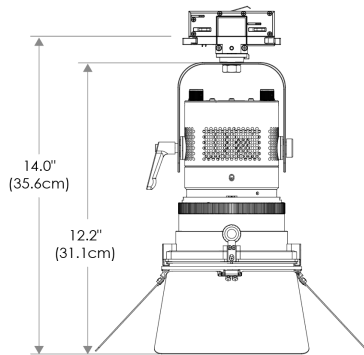

Mount

TOX w/ O-type DMX Track Adapter
 *Custom Track Adaptors Available

Power Supply & Control

PSP Power Supply w/ Pass-Through DMX

Plug/Connection

US US 120V
EU EU 220V

SPECIFICATIONS

Beam Angle	15°- 45°
CRI / TLCI	95/90 typical
Dimming	100% - 0% flicker free
AC Power Draw	90W max
AC Input	100 - 240V AC, 50 - 60Hz
Remote Control	DMX 512
Cooling	Fan Cooled
Acoustic Noise	19 dBA (Auto Mode)
Operating Temp.	32 - 104°F (0 - 40°C)
Weight (Fixture + Power Supply)	4.5lb / 2.1kg
Approved Regulatory Standards	cETLus, FCC, CE, UKCA, RoHS, WEEE

- Cine-Grade Light Quality
- Point-Source LED
- DMX Controllable
- 90W Power Draw
- Compact (< 8" of Vertical Space)

MECHANICAL FIGURES

PSP

US

Flood

Focus

PSP

EU

Flood

Focus

PHOTOMETRIC DATA

Focus

Distance		3' (~0.9 m)	10' (~3.0 m)	15' (~4.6 m)
@3200K	fc	2604	241	117
	lux	28027	2591	1257
@5600K	fc	2690	249	121
	lux	28960	2678	1299
Beam Diameter		Ø 0.8' (~0.2m)	Ø 2.6' (~0.8m)	Ø 4.1' (~1.2m)

Flood

Distance		3' (~0.9 m)	10' (~3.0 m)	15' (~4.6 m)
@3200K	fc	546	54	29
	lux	5876	578	314
@5600K	fc	564	55	30
	lux	6071	597	324
Beam Diameter		Ø 2.2' (~0.7m)	Ø 7.4' (~2.3m)	Ø 11.4' (~3.5m)

ACCESSORIES