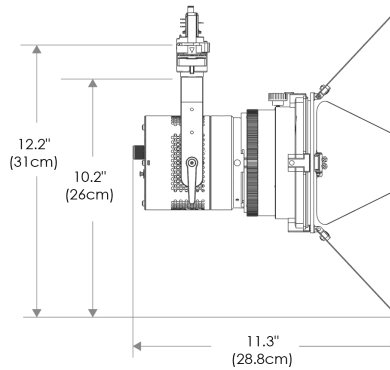

- Cine-Grade Light Quality
- Point-Source LED
- DMX Controllable
- 90W Power Draw
- Compact (< 8" of Vertical Space)

MECHANICAL FIGURES

PSP

US

Flood

Focus

PSP

EU

Flood

Focus

PHOTOMETRIC DATA

Focus

Distance		3' (~0.9 m)	10' (~3.0 m)	15' (~4.6 m)
@3200K	fc	2604	241	117
	lux	28027	2591	1257
@5600K	fc	2690	249	121
	lux	28960	2678	1299
Beam Diameter		Ø 0.8' (~0.2m)	Ø 2.6' (~0.8m)	Ø 4.1' (~1.2m)

Flood

Distance		3' (~0.9 m)	10' (~3.0 m)	15' (~4.6 m)
@3200K	fc	546	54	29
	lux	5876	578	314
@5600K	fc	564	55	30
	lux	6071	597	324
Beam Diameter		Ø 2.2' (~0.7m)	Ø 7.4' (~2.3m)	Ø 11.4' (~3.5m)

ACCESSORIES