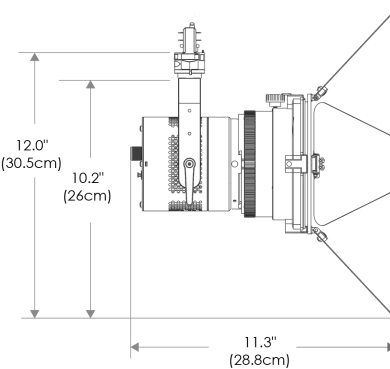

Mount

TOX w/ O-type DMX Track Adapter
 *Custom Track Adaptors Available

Power Supply & Control

PSP Power Supply w/ Pass-Through DMX

Plug/Connection

US US 120V
EU EU 220V

SPECIFICATIONS

Beam Angle	15°- 45°
CRI / TLCI	95/90 typical
Dimming	100% - 0% flicker free
AC Power Draw	90W max
AC Input	100 - 240V AC, 50 - 60Hz
Remote Control	DMX 512
Cooling	Fan Cooled
Acoustic Noise	19 dBA (Auto Mode)
Operating Temp.	32 - 104°F (0 - 40°C)
Weight (Fixture + Power Supply)	4.5lb / 2.1kg
Approved Regulatory Standards	cETLus, FCC, CE, UKCA, RoHS, WEEE

- Cine-Grade Light Quality
- Point-Source LED
- DMX Controllable
- 90W Power Draw
- Compact (< 8" of Vertical Space)

MECHANICAL FIGURES

PSP

US

Flood

Focus

PSP

EU

Flood

Focus

PHOTOMETRIC DATA

Focus

Distance		3' (~0.9 m)	10' (~3.0 m)	15' (~4.6 m)
@3200K	fc	2604	241	117
	lux	28027	2591	1257
@5600K	fc	2690	249	121
	lux	28960	2678	1299
Beam Diameter		Ø 0.8' (~0.2m)	Ø 2.6' (~0.8m)	Ø 4.1' (~1.2m)

Flood

Distance		3' (~0.9 m)	10' (~3.0 m)	15' (~4.6 m)
@3200K	fc	546	54	29
	lux	5876	578	314
@5600K	fc	564	55	30
	lux	6071	597	324
Beam Diameter		Ø 2.2' (~0.7m)	Ø 7.4' (~2.3m)	Ø 11.4' (~3.5m)

ACCESSORIES