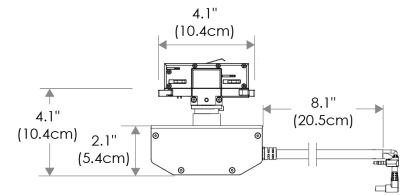

Flood

Focus

PHOTOMETRIC DATA

Focus

Distance		3' (~0.9 m)	10' (~3.0 m)	15' (~4.6 m)
@3200K	fc	2604	241	117
	lux	28027	2591	1257
@5600K	fc	2690	249	121
	lux	28960	2678	1299
Beam Diameter		Ø 0.8' (~0.2m)	Ø 2.6' (~0.8m)	Ø 4.1' (~1.2m)

Flood

Distance		3' (~0.9 m)	10' (~3.0 m)	15' (~4.6 m)
@3200K	fc	546	54	29
	lux	5876	578	314
@5600K	fc	564	55	30
	lux	6071	597	324
Beam Diameter		Ø 2.2' (~0.7m)	Ø 7.4' (~2.3m)	Ø 11.4' (~3.5m)

ACCESSORIES