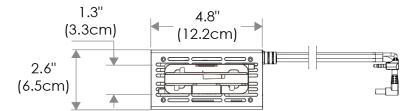

Flood

Focus

PHOTOMETRIC DATA

Focus

Distance		3' (~0.9 m)	10' (~3.0 m)	15' (~4.6 m)
@3200K	fc	2604	241	117
	lux	28027	2591	1257
@5600K	fc	2690	249	121
	lux	28960	2678	1299
Beam Diameter		Ø 0.8' (~0.2m)	Ø 2.6' (~0.8m)	Ø 4.1' (~1.2m)